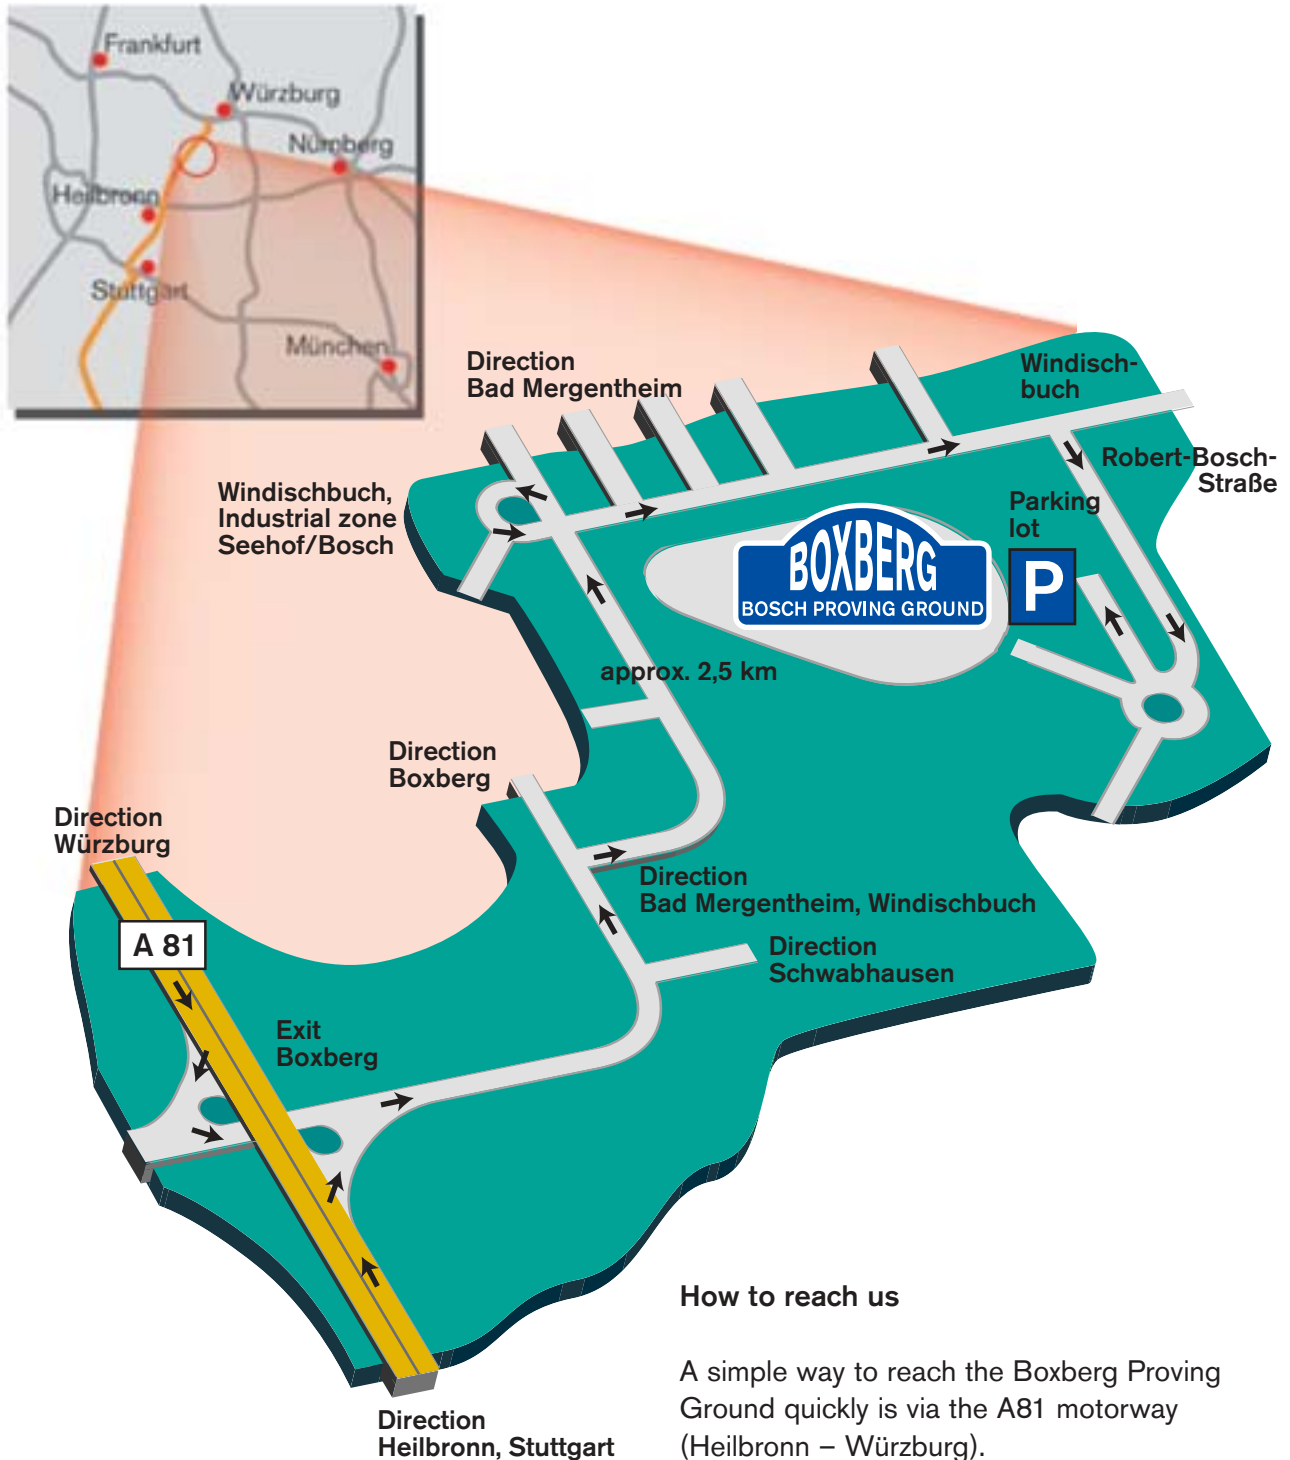

## How to reach us

A simple way to reach the Boxberg Proving Ground quickly is via the A81 motorway (Heilbronn – Würzburg).

The Proving Ground itself is only about 10 minutes away from the motorway exit “Boxberg”.